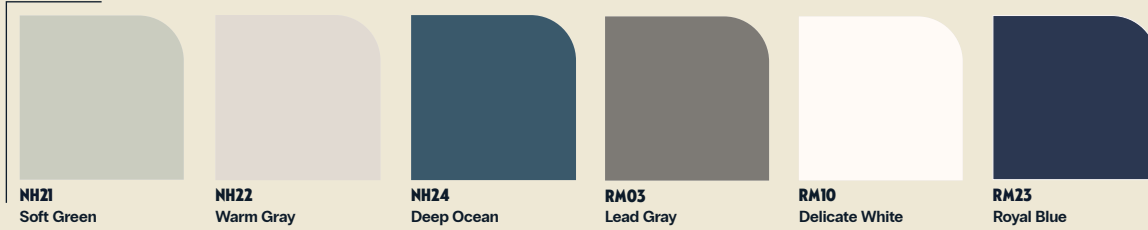

# CONCRETE

PURE

Picture Prestige

# COLOR

ESSENTIAL

SILK

SILK